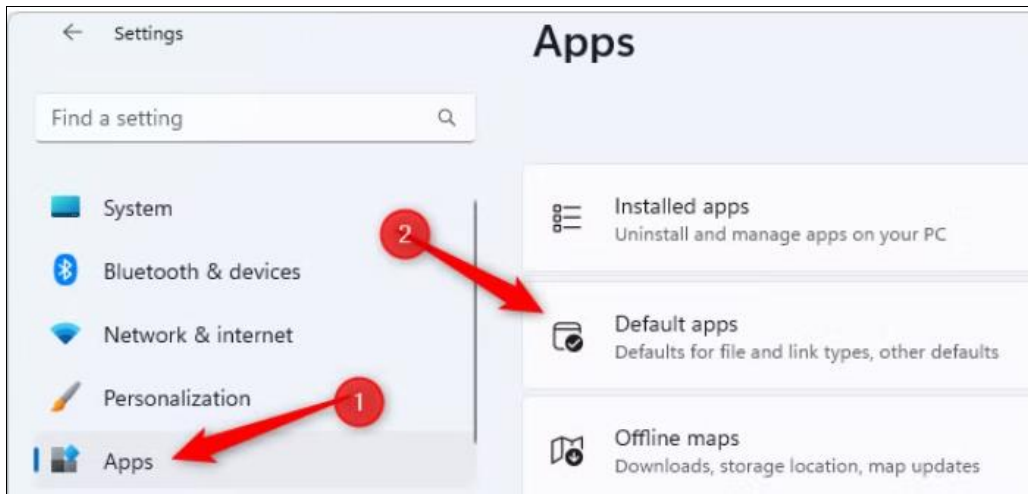

Set Google Chrome as the Default Browser

Press **Windows Key + I** to access **Settings**

[Full Instructions Link](#)