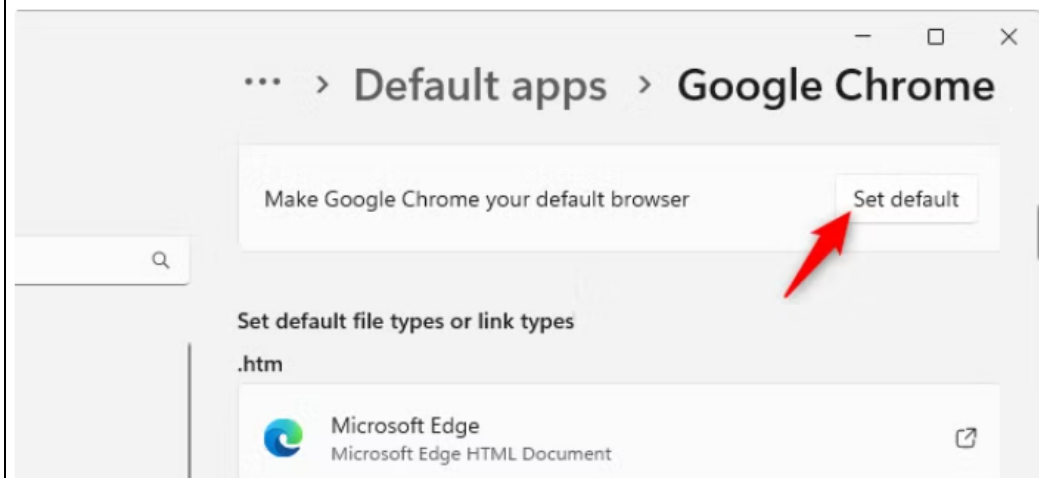

Set Google Chrome as the Default Browser

Press **Windows Key + I** to access **Settings**

[Full Instructions Link](#)