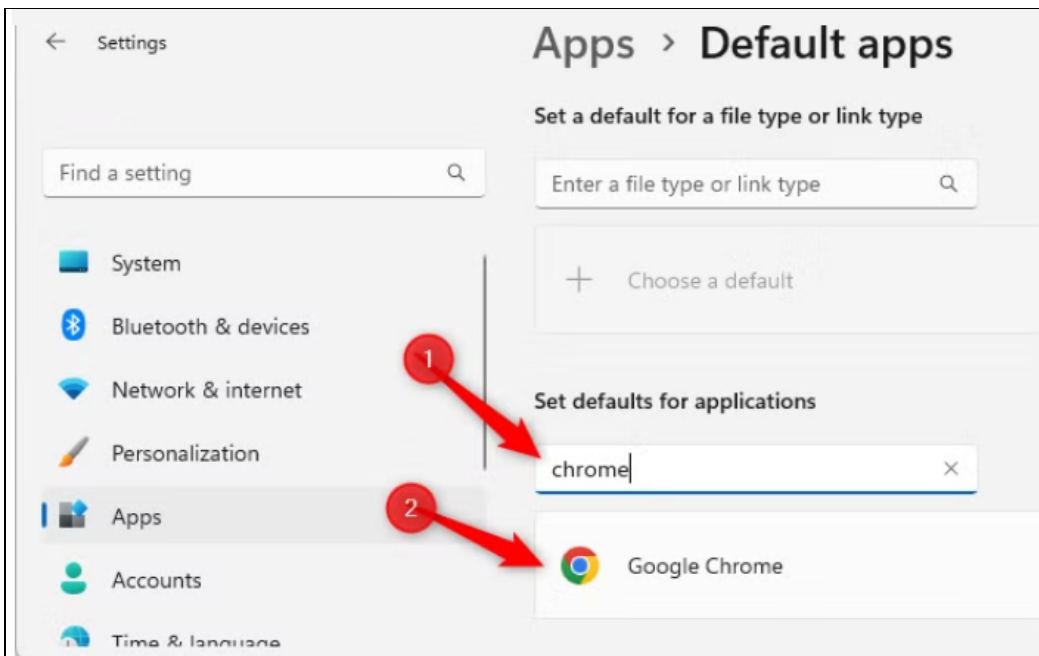

Set Google Chrome as the Default Browser

Press **Windows Key + I** to access **Settings**

[Full Instructions Link](#)